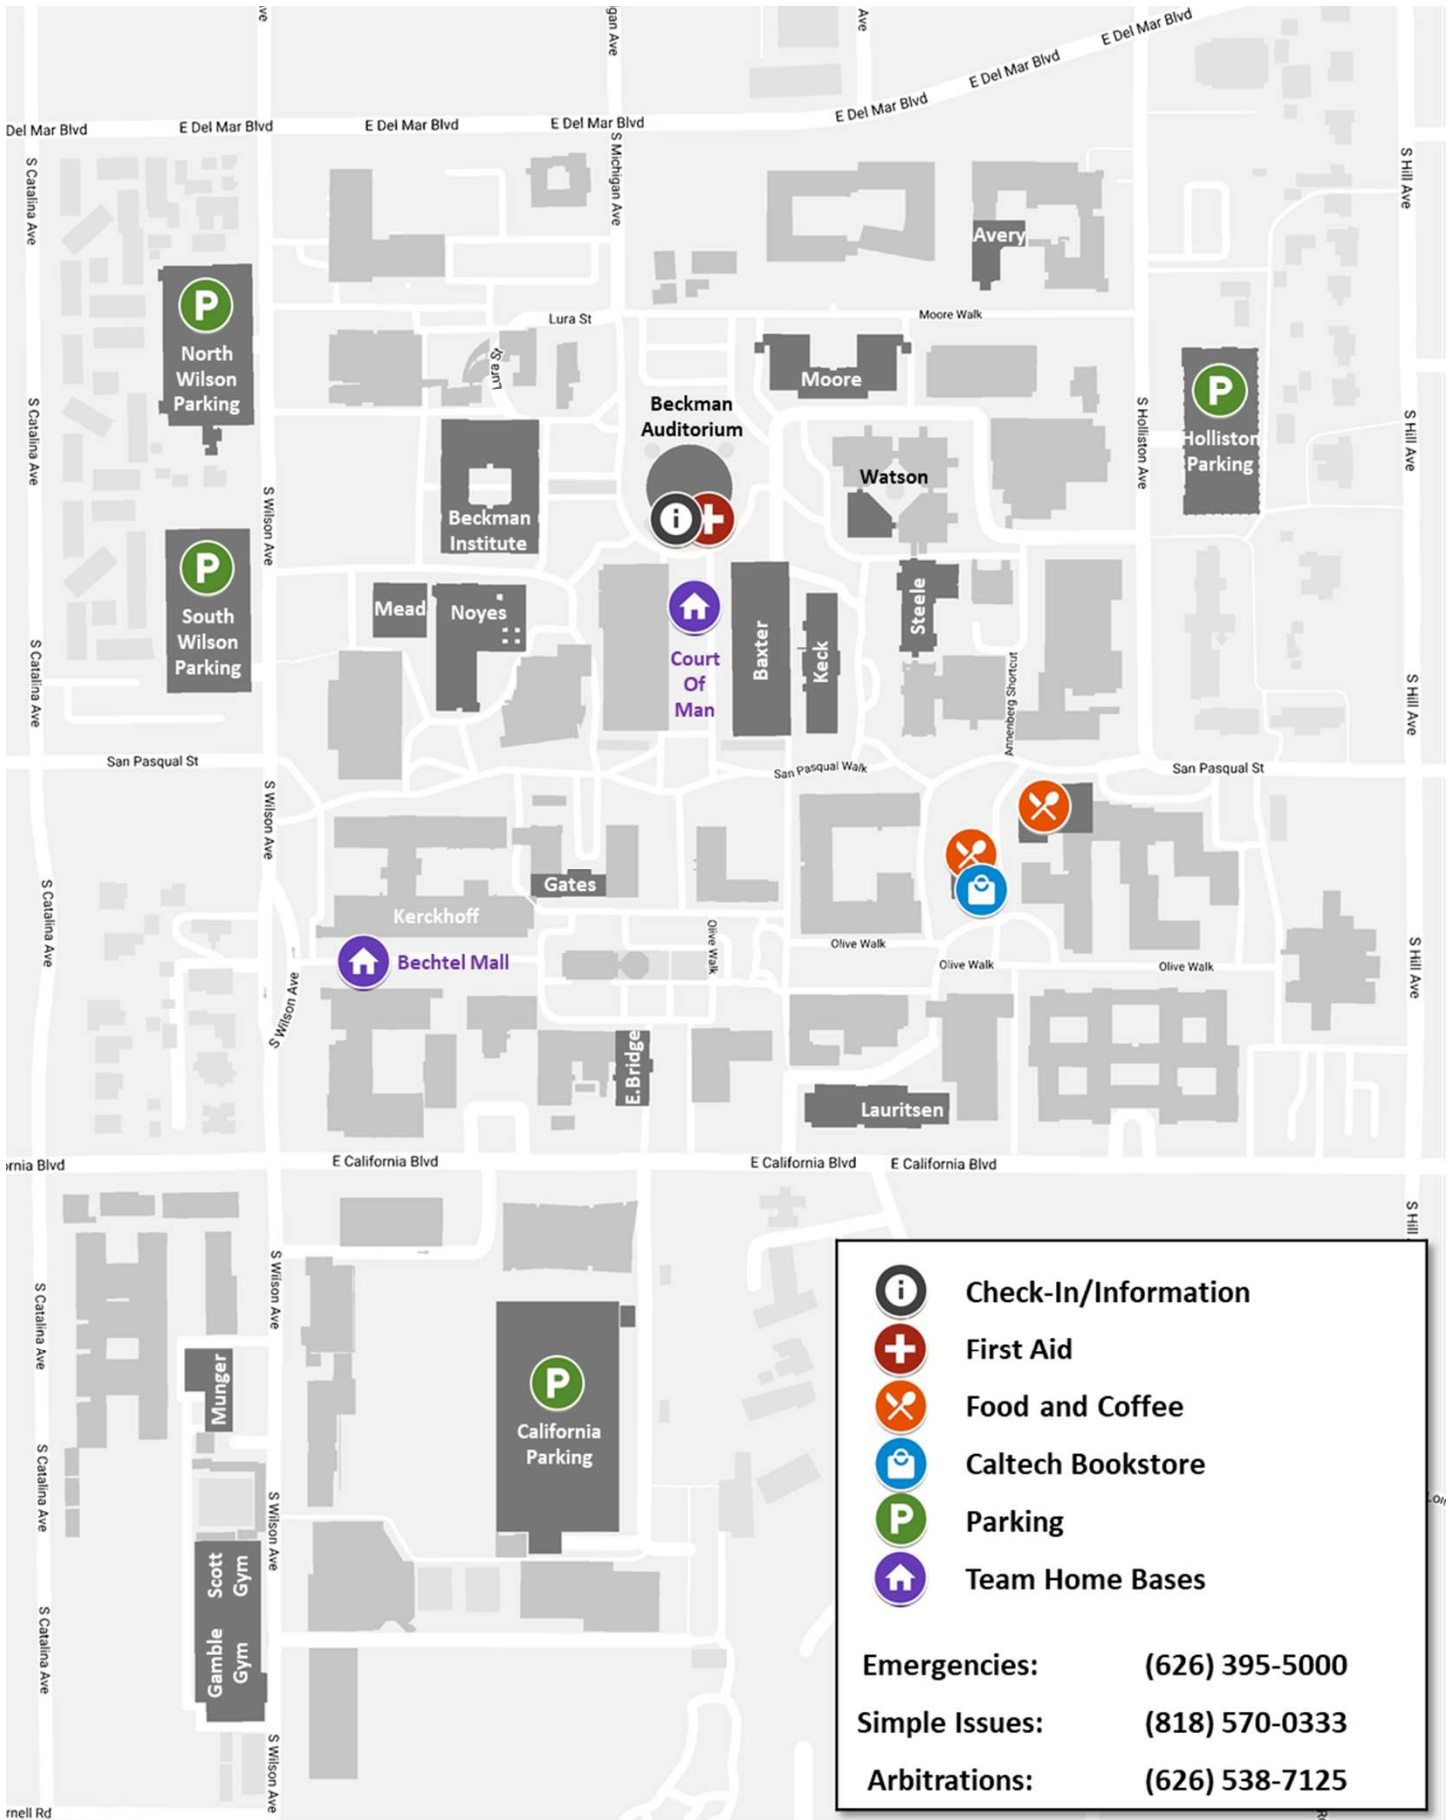

2019 SoCal State Science Olympiad

	Check-In/Information
	First Aid
	Food and Coffee
	Caltech Bookstore
	Parking
	Team Home Bases
Emergencies:	(626) 395-5000
Simple Issues:	(818) 570-0333
Arbitrations:	(626) 538-7125