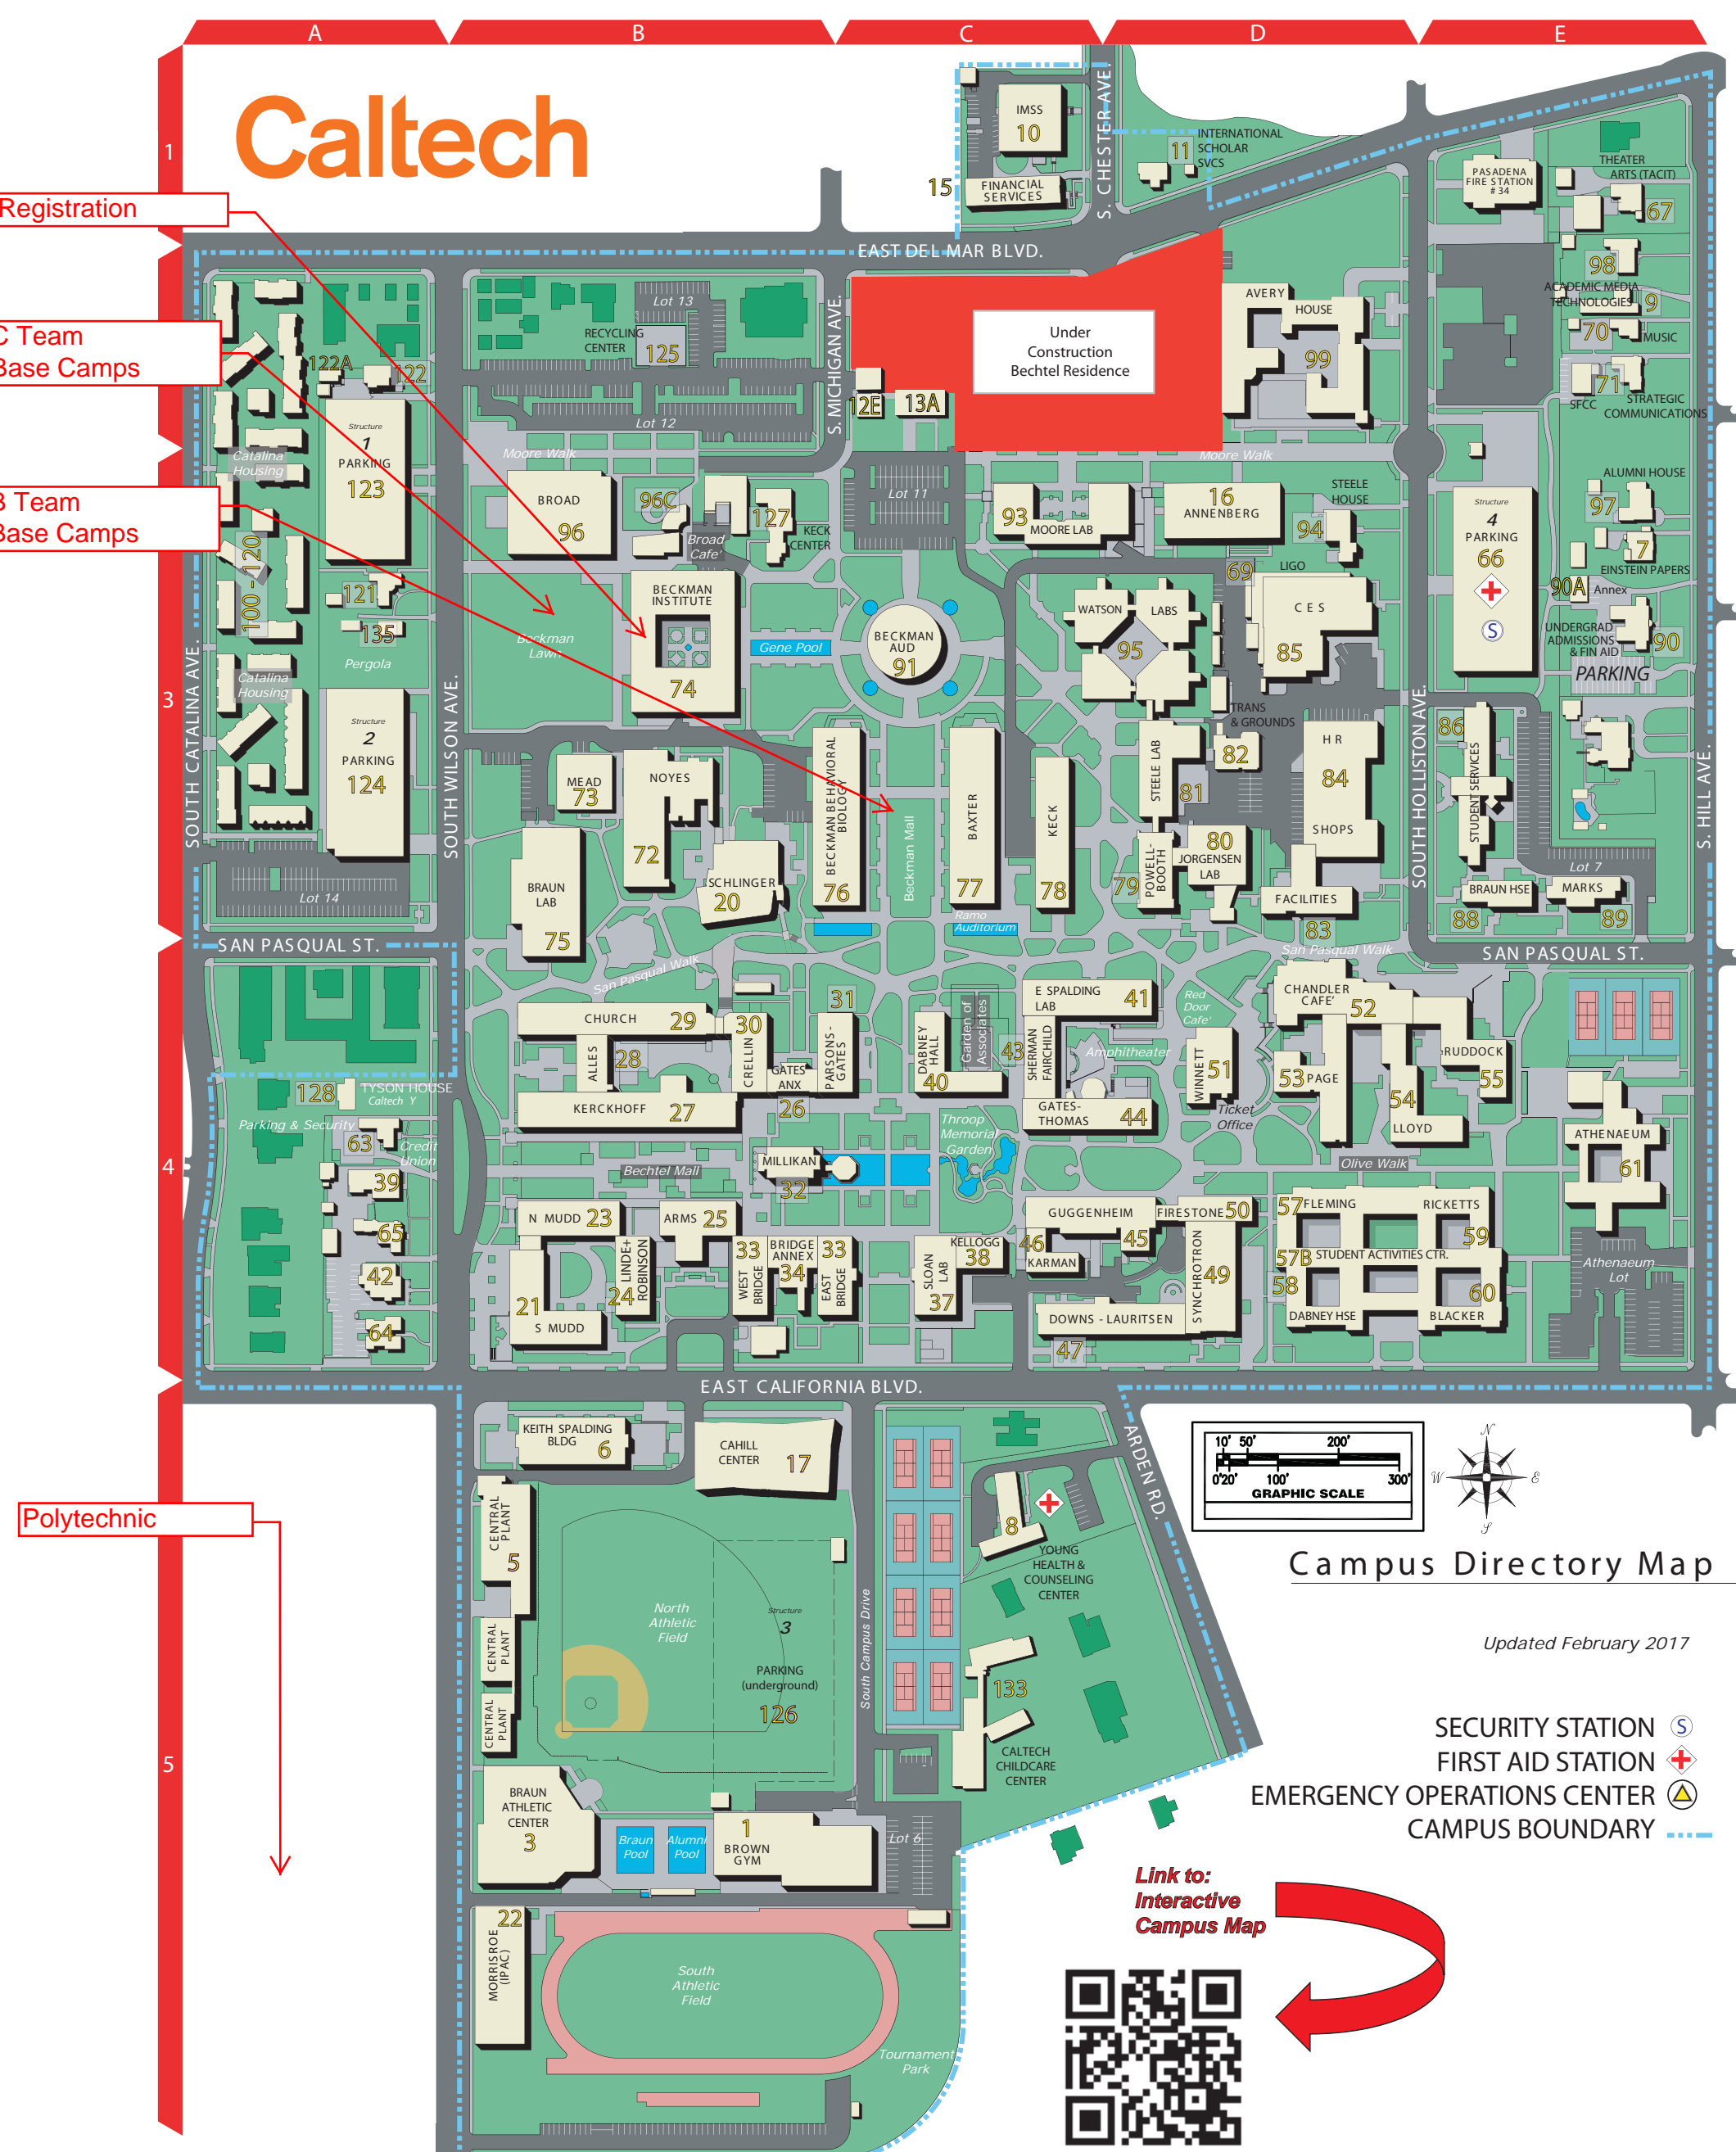

Caltech

Registration

C Team Base Camps

B Team Base Camps

Polytechnic

Under Construction
Bechtel Residence

Campus Directory Map

Updated February 2017

- SECURITY STATION (S)
- FIRST AID STATION (+)
- EMERGENCY OPERATIONS CENTER (triangle)
- CAMPUS BOUNDARY (dashed line)

Link to:
Interactive
Campus Map